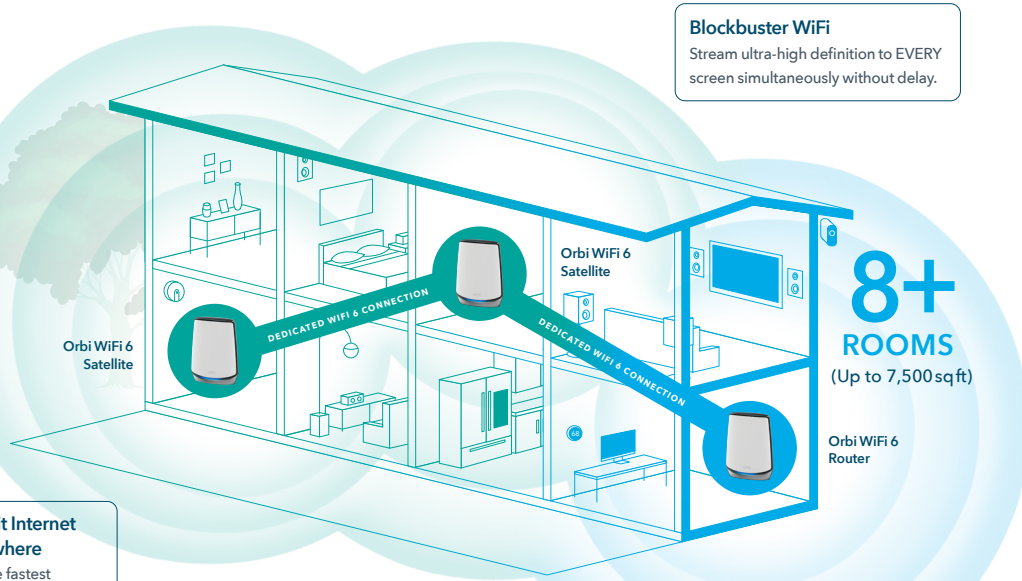

Protect your connected home devices from Internet threats with best-in-class anti-virus, anti-malware & data protection.¹

Gigabit Speeds Where You Need Them.

Don't let your home be a maze of dead zones. Get consistent speeds everywhere with Tri-band dedicated wireless backhaul, 12 Gigabit Ethernet ports & a 2.5Gbps Internet port.

It's Easy.

Enjoying your WiFi has never been easier. With the Orbi app, set up your WiFi, customize your settings & enjoy your new Orbi WiFi in minutes.

House Diagram

Ultimate Smart Home Experience

Blockbuster WiFi
Stream ultra-high definition to EVERY screen simultaneously without delay.

8+ ROOMS
(Up to 7,500sqft)

Built for Gigabit Internet Speeds Everywhere
You've paid for the fastest Internet speeds, now experience it everywhere in your home.

Performance Leadership in Mesh WiFi 6
Ultra-fast connections for all your smart home, streaming, mobile & gaming needs.